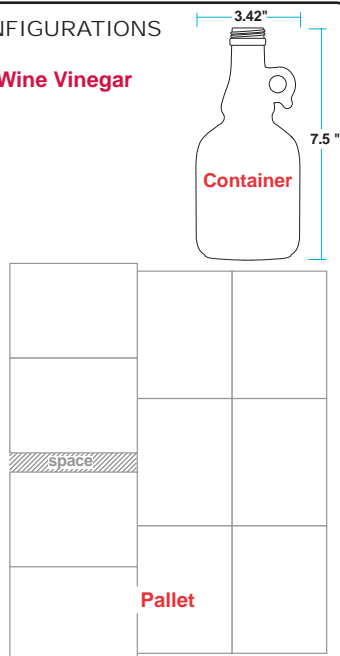

PALLET DIMENSIONS

Pallet Length: 43.31"
Pallet Width: 36.22"
Pallet Height: 62"
Pallet Cube: 56.28'
Wooden Pallet: 40" x 48"

PALLET & CONTAINER CONFIGURATIONS

128 oz. PET Containers:
Red Wine & White Wine Vinegar

12 Block - 4 High
48 cases per pallet

CASE DIMENSIONS

Case Length: 13.25"
Case Width: 12.88"
Case Height: 10.6"
Case Cube: 1.04'
Case Weight: 48 lbs.

PALLET DIMENSIONS

Pallet Length: 52"
Pallet Width: 39"
Pallet Height: 42"
Pallet Cube: 49.3'
Wooden Pallet: 40" x 48"