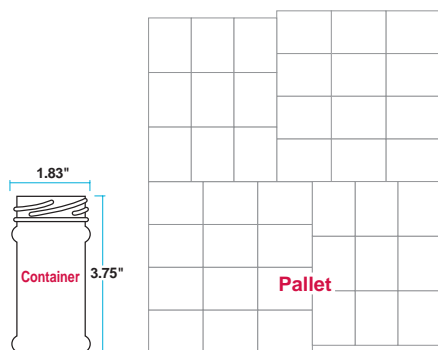

PALLET & CONTAINER CONFIGURATIONS

Small Spices

42 Block - 10 High
420 cases per pallet

CASE DIMENSIONS

Case Length: 4.5"
Case Width: 5.75"
Case Height: 7.5"
Case Cube: .11'

PALLET DIMENSIONS

Pallet Length: 39.75"
Pallet Width: 45.5"
Pallet Height: 45"
Pallet Cube: 47.10'
Wooden Pallet: 40" x 48"

PALLET & CONTAINER CONFIGURATIONS

Medium Spices

27 Block - 7 High
189 cases per pallet

CASE DIMENSIONS

Case Length: 7.25"
Case Width: 9"
Case Height: 5.5"
Case Cube: .21'

PALLET DIMENSIONS

Pallet Length: 46.5"
Pallet Width: 40"
Pallet Height: 40.25"
Pallet Cube: 40.32'
Wooden Pallet: 40" x 48"