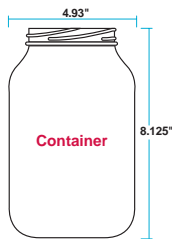

PALLET DIMENSIONS

Pallet Length: 48"
Pallet Width: 40"
Pallet Height: 55"
Pallet Cube: 39.70"
Wooden Pallet: 40" x 48"