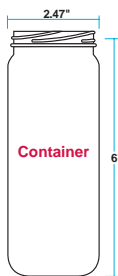

##### 12 oz. Fancy Giardeniera

21 Block - 6 High  
126 cases per pallet

#### CASE DIMENSIONS

Case Length: 10.37"  
Case Width: 7.88"  
Case Height: 6.63"  
Case Cube: .31'  
Case Weight: 18 lbs.

#### PALLET DIMENSIONS

Pallet Length: 44"  
Pallet Width: 39.5"  
Pallet Height: 38.5"  
Pallet Cube: 38.7"  
Wooden Pallet: 40" x 48"

#### CASE DIMENSIONS

Case Length: 14.17"  
Case Width: 10.63"  
Case Height: 6.86"  
Case Cube: .60'  
Case Weight: 30 lbs.