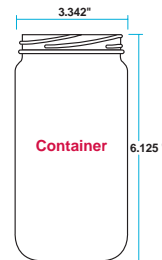

PALLET DIMENSIONS

Pallet Length: 39.5"
Pallet Width: 39"
Pallet Height: 47"
Pallet Cube: 41.90"
Wooden Pallet: 40" x 48"